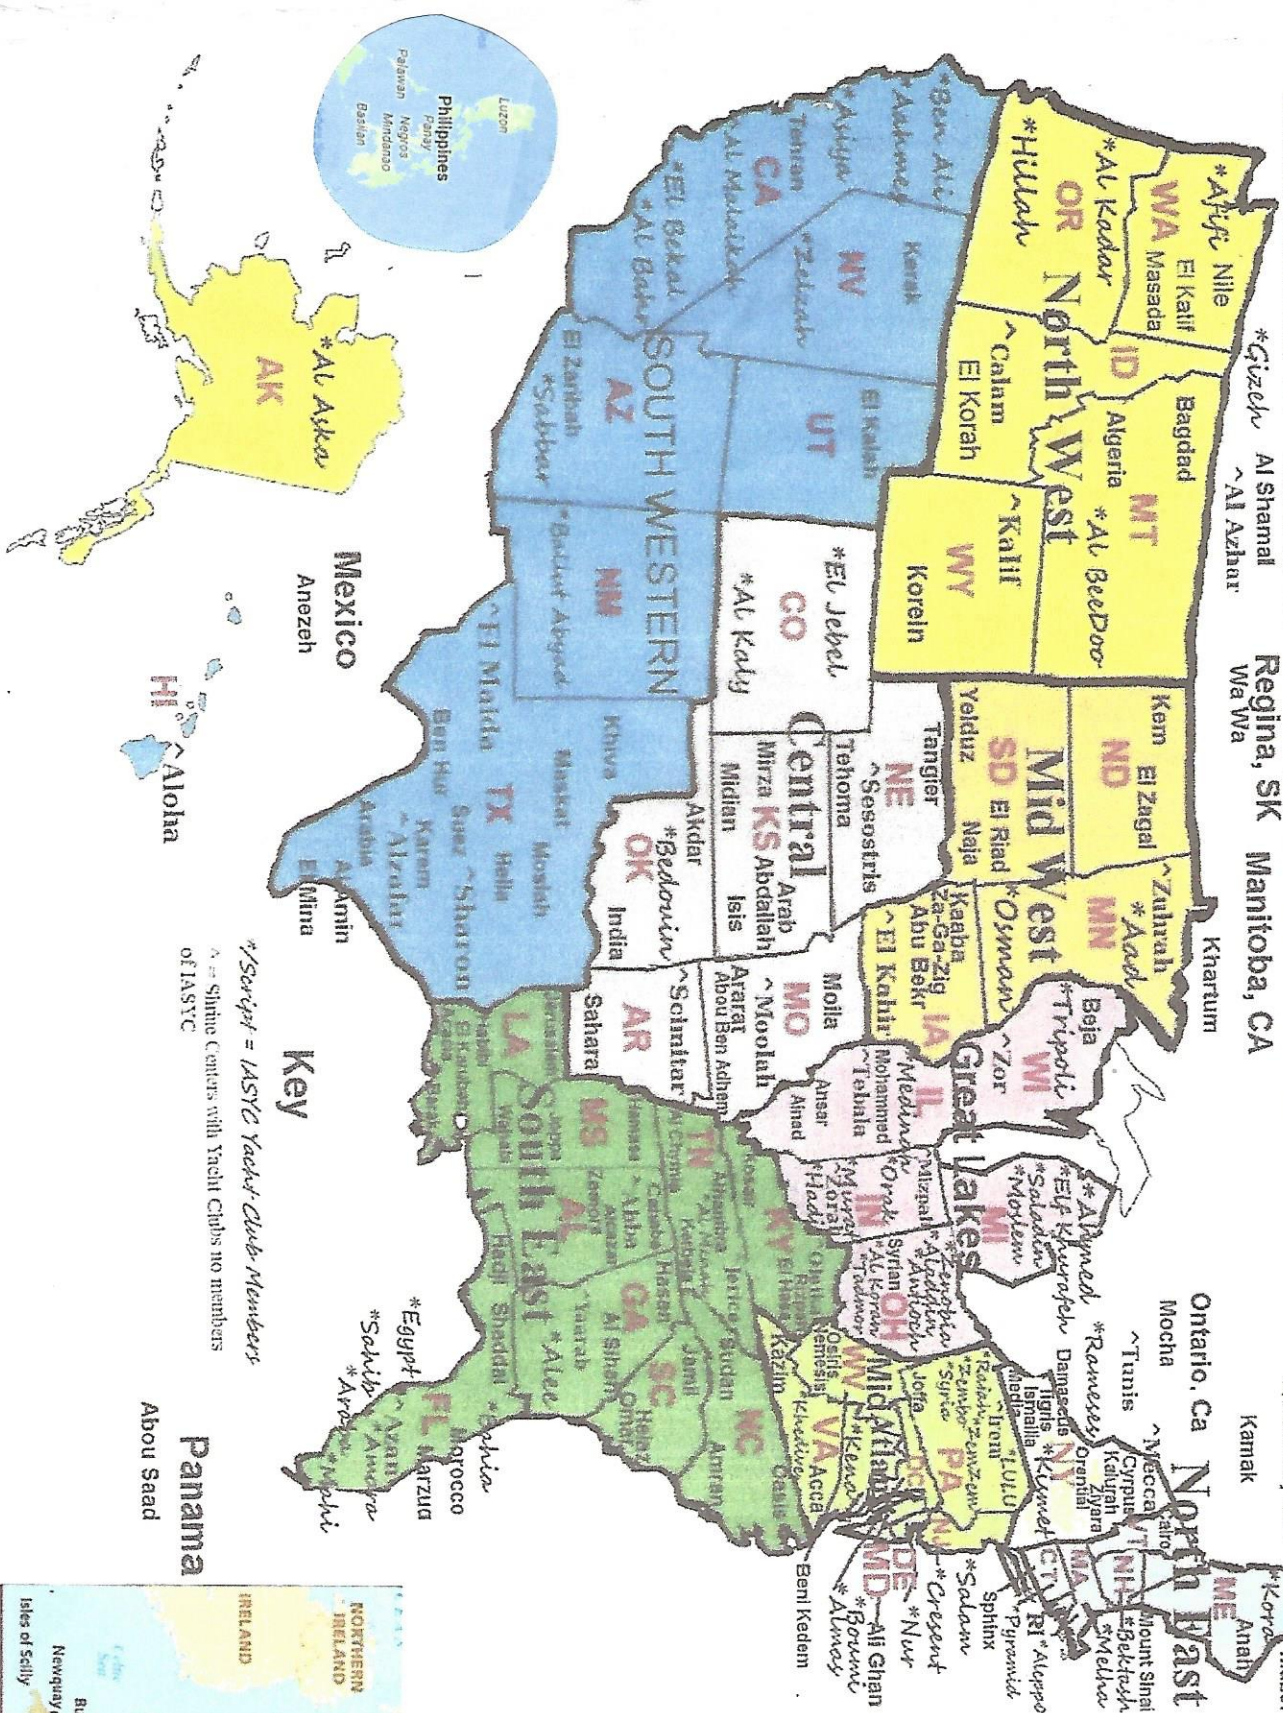

British Columbia, CA Alberta, CA

IASYC REGIONAL MAP

Quebec, CA

\*Gizeh ~Al Shamal ~Al Azhar

Regina, SK Manitoba, CA

Ontario, CA Kamak

Luxor Phlae Mazoi

\*Script = IASYC Yacht Club Members  
 A = Shrine Centers with Yacht Clubs no members of IASYC

Key

Panama  
 Abou Saad